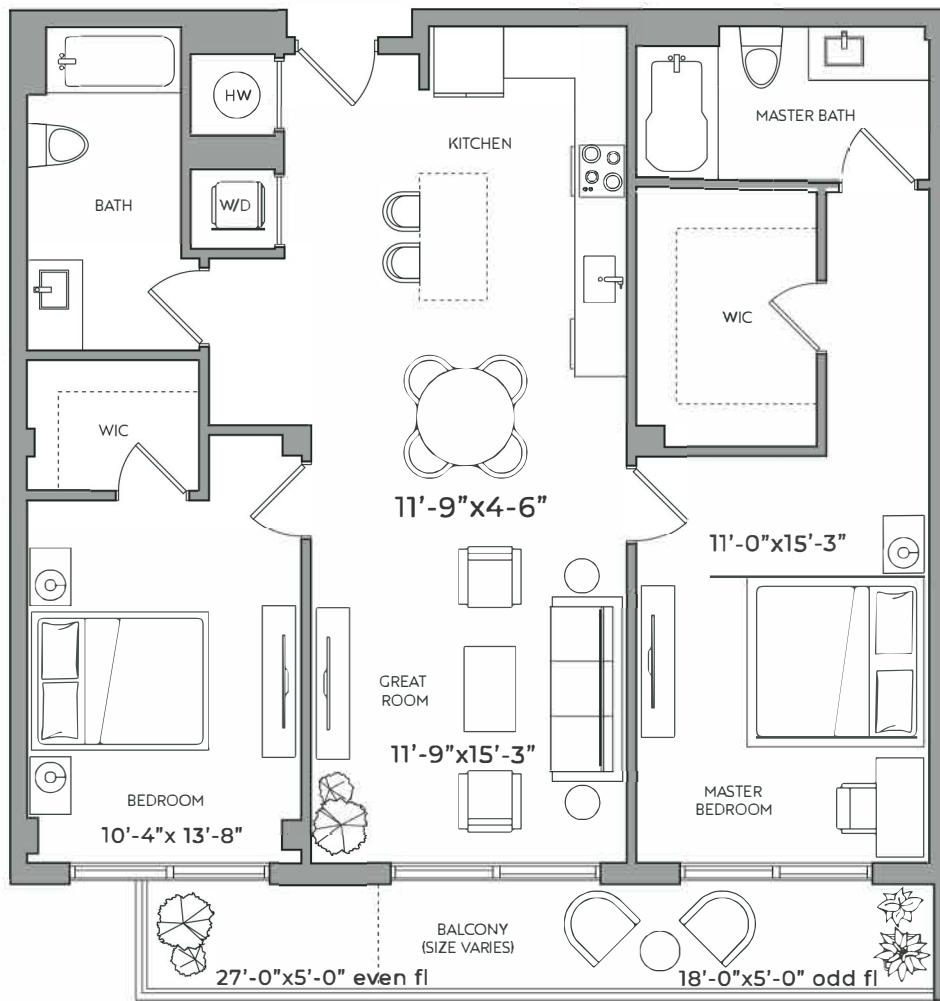

MANOR

RENTAL EVOLUTION

RIVERWALK

B1.1 2BR / 2BA	B1.1 (8)	B1 (8)	B1.2 (14)
Interior	1,123 sf	1,141 sf	1,223 sf
Balcony	135 sf*	135 sf**	50 sf
TOTAL	1,258 sf	1,276 sf	1,273 sf

* Balcony 90 sf on even floors **Balcony 90 sf on odd floors