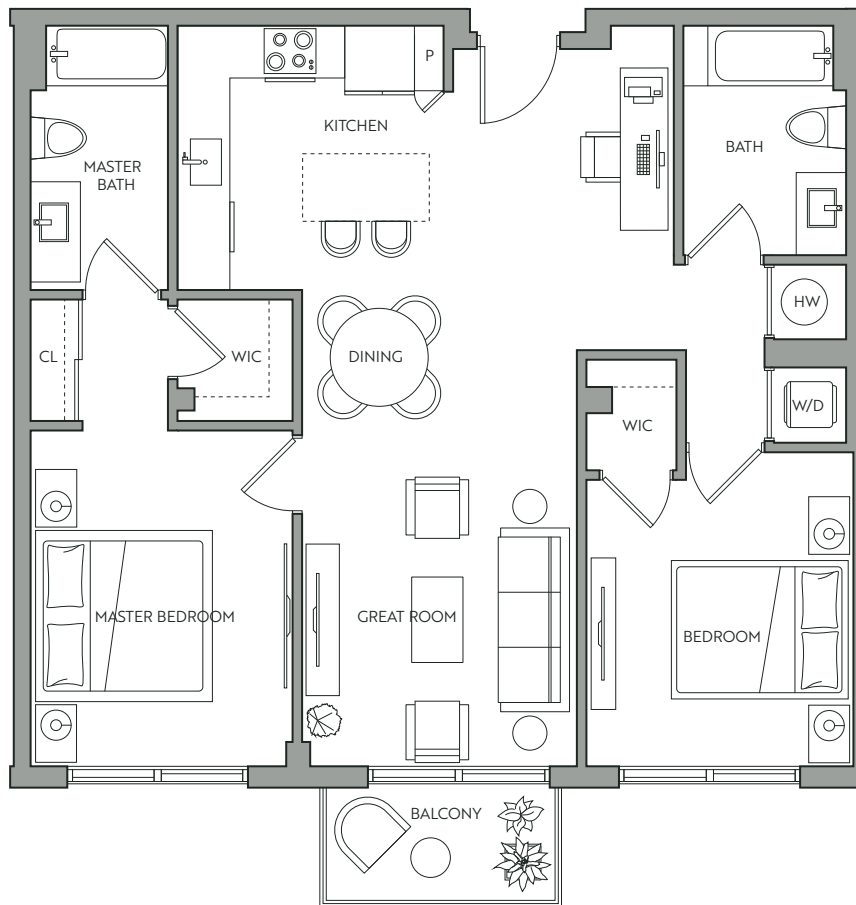

MANOR

RENTAL EVOLUTION

RIVERWALK

B1.4

2BR / 2BA

	B1.4 (36)	B1.3 (20)	B1.5 (8)	B5 (6)
Interior	1,110 sf	1,140 sf	1,168 sf	1,155 sf
Balcony	50 sf	50 sf	50 sf	50 sf
TOTAL	1,160 sf	1,190 sf	1,218 sf	1,205 sf

LEASING CENTER - 202 South Parker Street, Tampa 33606 • Call (813) 938-6594 or visit ManorRiverwalk.com