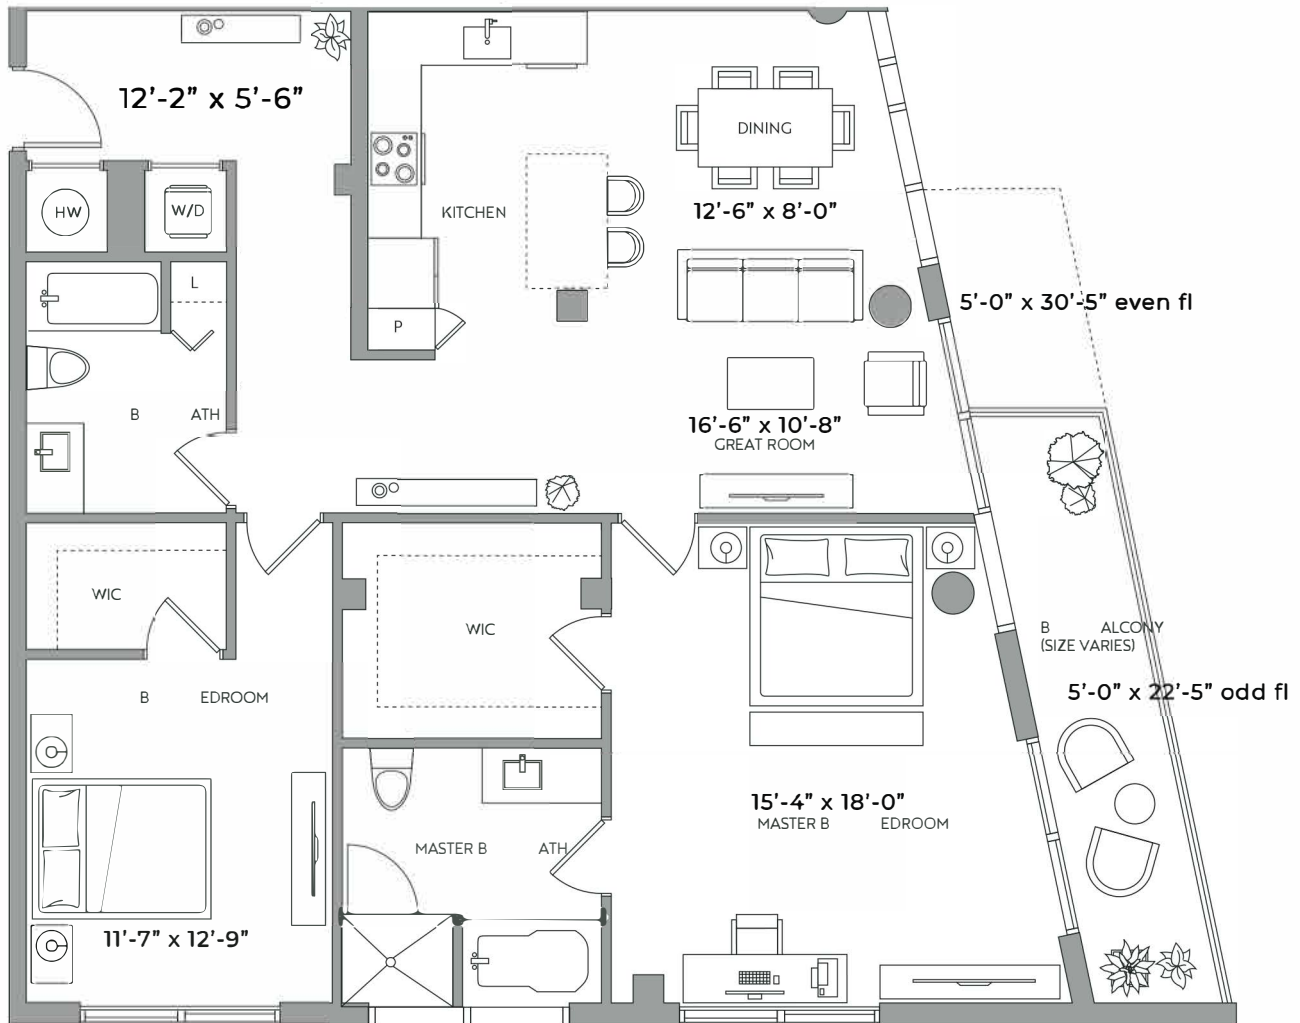

# MANOR

RENTAL EVOLUTION

RIVERWALK

<b>B2</b> 2BR / 2BA	<b>B2 (8)</b>
	Interior 1,388 sf
	Balcony 152 sf*
	<b>TOTAL 1,540 sf</b>

\* B all units on odd floors

LEASING CENTER - 202 South Parker Street, Tampa 33606 · Call (813) 938-6594 or visit [ManorRiverwalk.com](http://ManorRiverwalk.com)