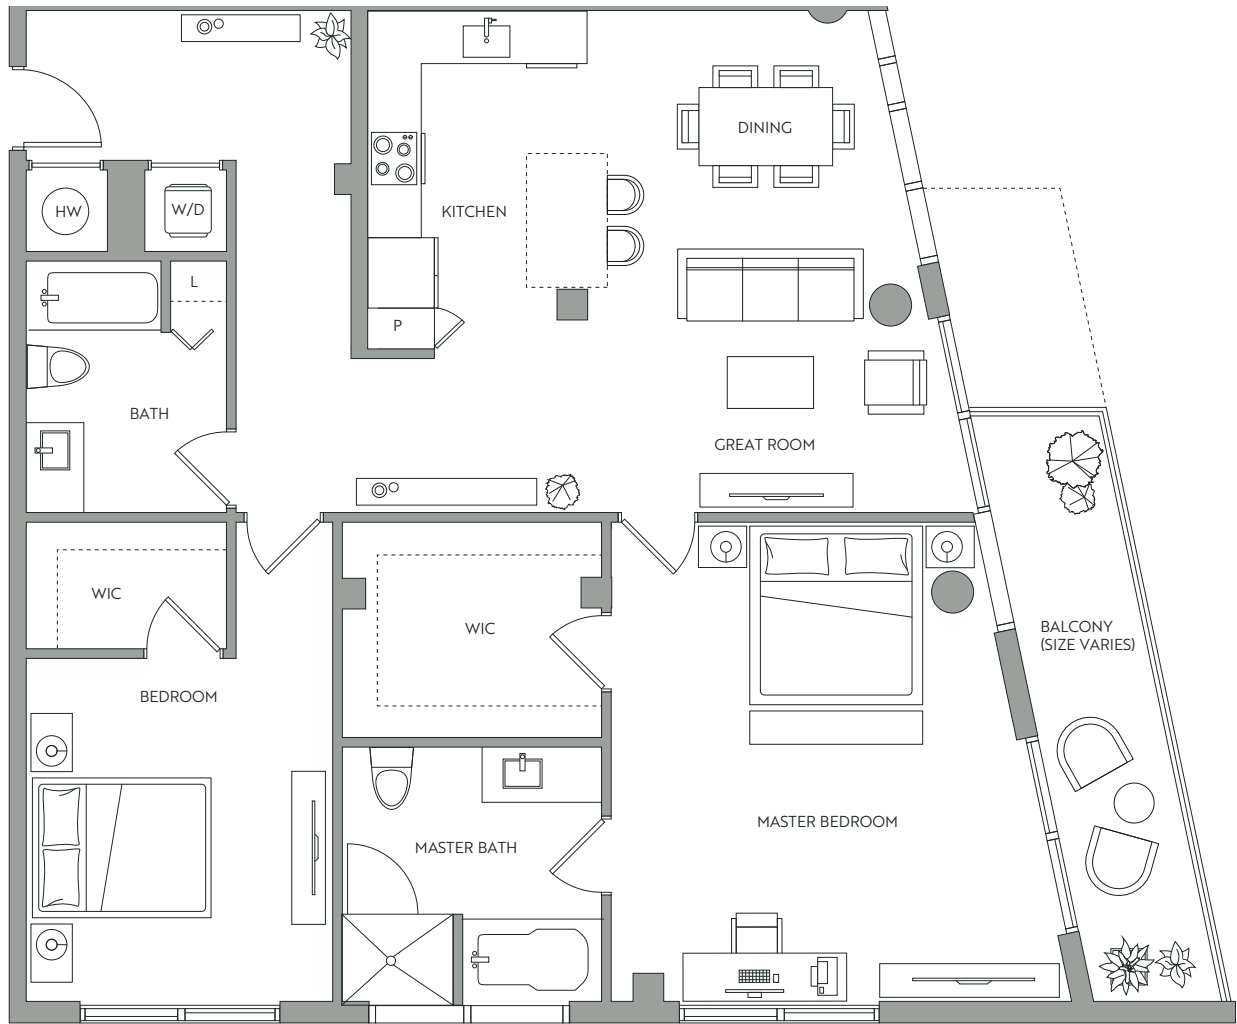

MANOR

RENTAL EVOLUTION

RIVERWALK

B2 2BR / 2BA	B2 (8)
	Interior 1,388 sf
	Balcony 152 sf*
TOTAL 1,540 sf	

* Balcony 112 sf on odd floors

LEASING CENTER - 202 South Parker Street, Tampa 33606 • Call (813) 938-6594 or visit ManorRiverwalk.com