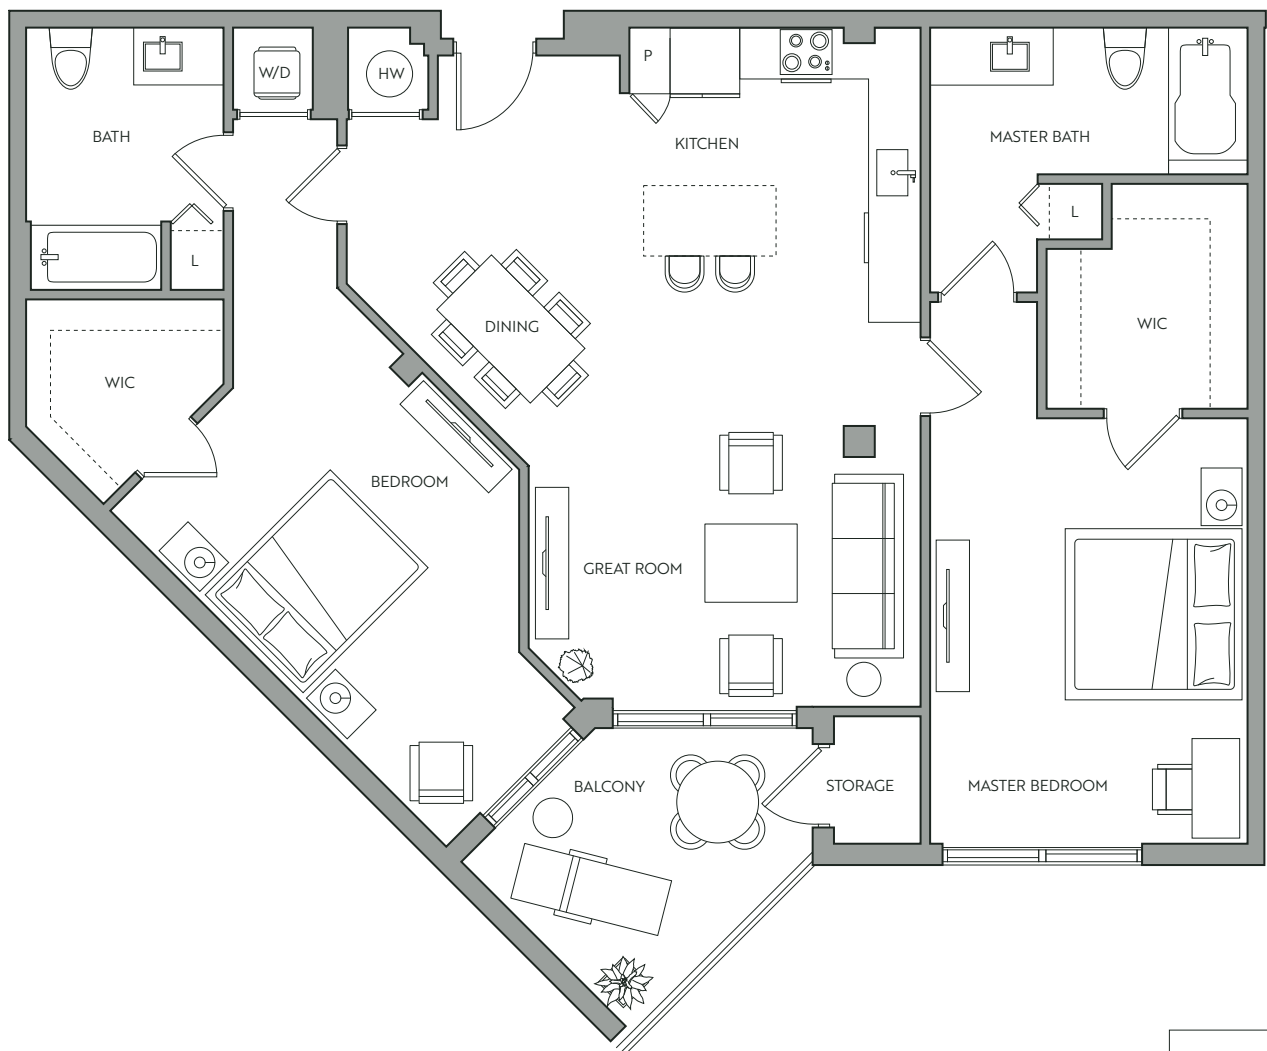

MANOR

RENTAL EVOLUTION

RIVERWALK

B7 2BR / 2BA		B7 (8)
	Interior	1,325 sf
	Balcony	104 sf
	TOTAL	1,429 sf

LEASING CENTER - 202 South Parker Street, Tampa 33606 • Call (813) 938-6594 or visit ManorRiverwalk.com