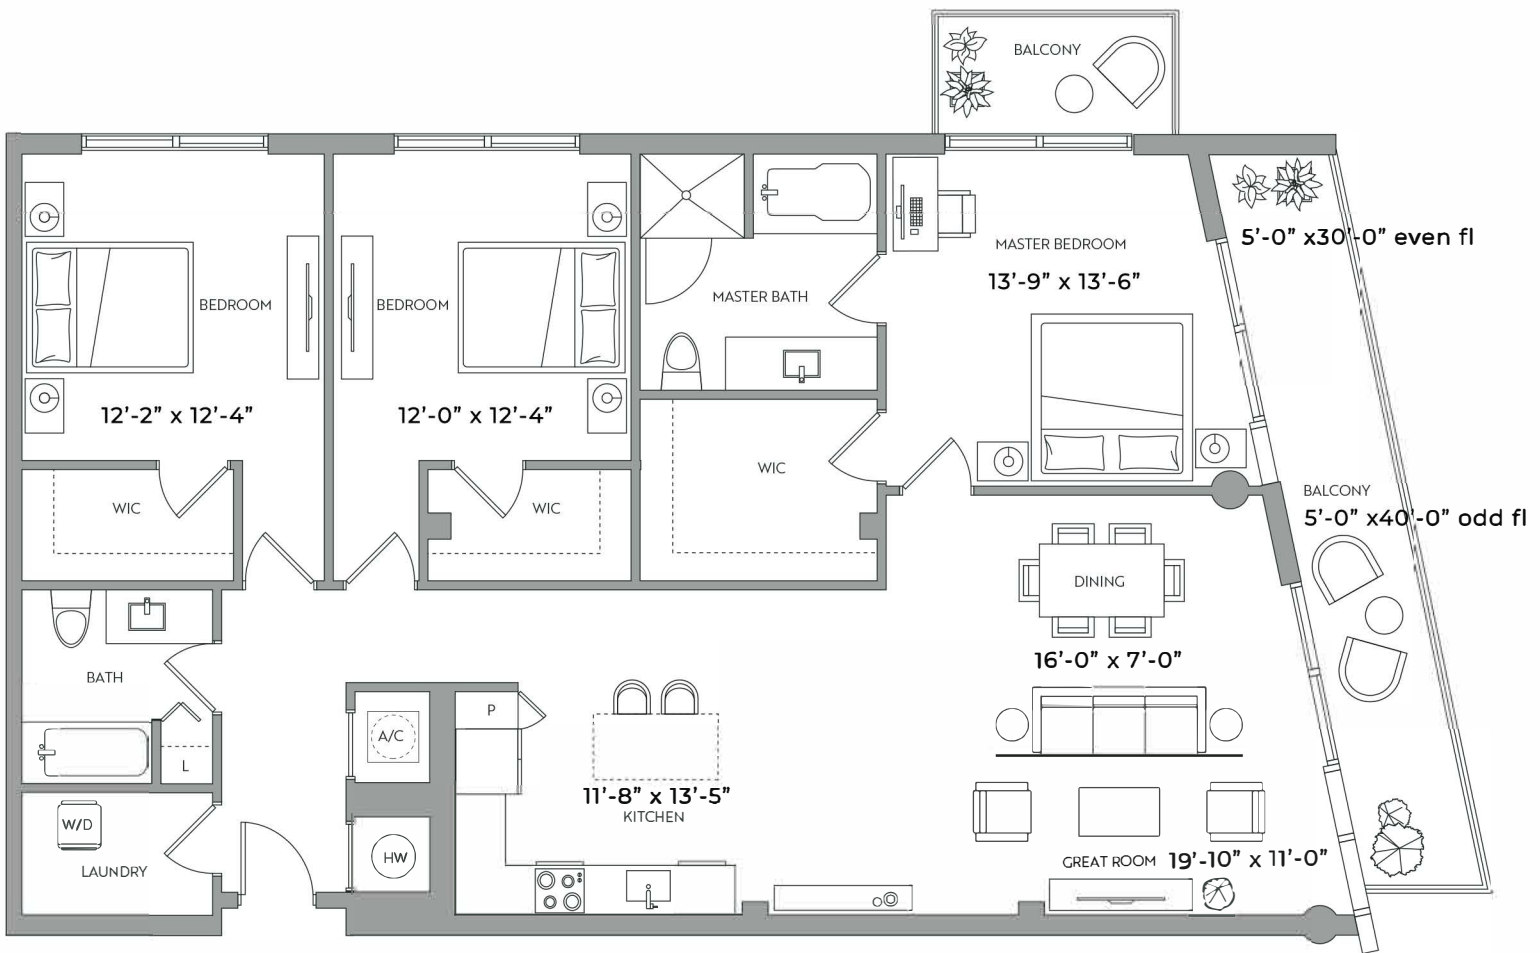

MANOR

RENTAL EVOLUTION

RIVERWALK

C1 3BR / 2BA		C1 (16)	C1.1 (7)
	Interior	1,667 sf	1,683 sf
	Balcony	202 sf*	202 sf*
	TOTAL	1,869 sf	1,885 sf

* Balcony 150 sf on even floors

LEASING CENTER - 202 South Parker Street, Tampa 33606 · Call (813) 938-6594 or visit ManorRiverwalk.com